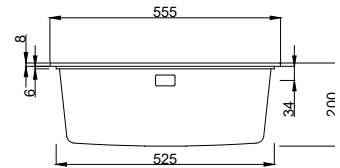

## Cubegranite

- Black granite
- R 15
- Undermount or Topmount
- Basket waste included