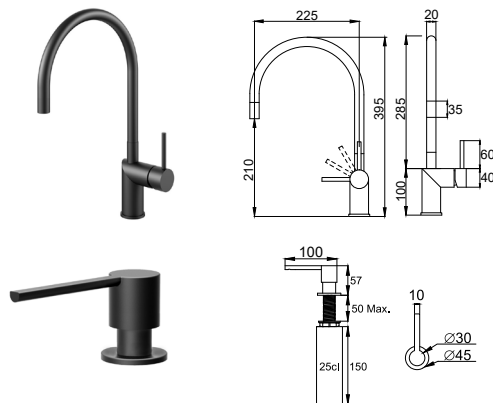

# nivito™

Art nr: CU-500-GR-BL

Back granite

EAN nr:

7350051951756

## Cubegranite

- Black granite
- R 15
- Undermount or Topmount
- Basket waste included

### Related Products:

ART NR:

RH-120

SR-BL