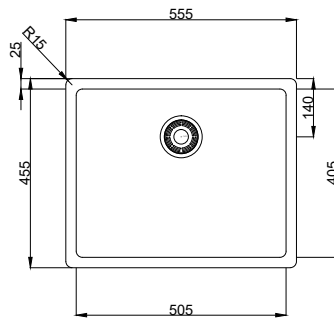

## Cubegranite

- Black granite
- R 15
- Undermount or Topmount
- Basket waste included