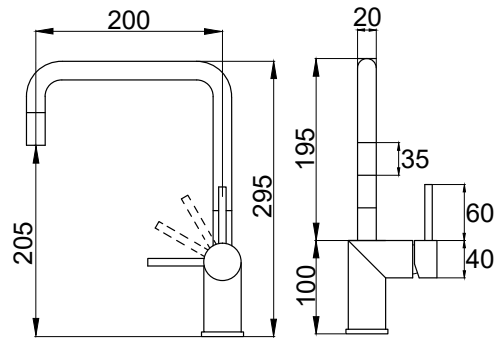

## Rhythm.

- Kitchen taps
- Soft PEX® hoses
- Cut-out dimension 35 mm**
- Swivel range 360° and 150°
- Ceramic cartridge