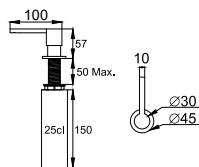

Related Products:

SR-B