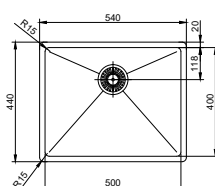

CU-500-Steel