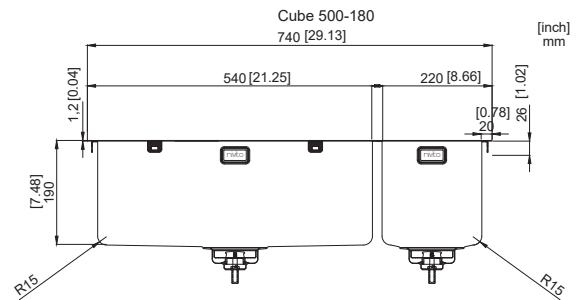

nivito™

Art nr: CU-500-180-BC
Brushed Copper Stainless steel

EAN nr:
7350051951893

Cube.

- Brushed Copper Stainless steel
- 18 G, 1,2mm steel
- Sound damp
- R 15
- Handmade

Related Products:

SR-BC

CU-WB-200-Copper