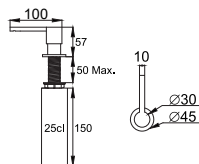

nivito™

Art nr: CU-500-180-BC
Brushed Copper Stainless steel

EAN nr:
7350051951893

Cube.

- Brushed Copper Stainless steel
- 18 G, 1,2mm steel
- Sound damp
- R 15
- Handmade

Related Products:

SR-BC

CU-WB-200-Copper