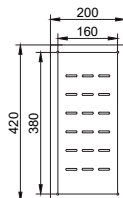

nivito™

Art nr: CU-500-180-BC
Brushed Copper Stainless steel

EAN nr:
7350051951893

Cube.

- Brushed Copper Stainless steel
- 18 G, 1,2mm steel
- Sound damp
- R 15
- Handmade

Related Products:

SR-BC

CU-WB-200-Copper