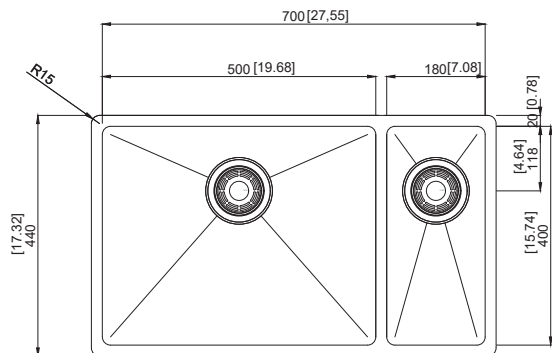

nivito™

Art nr: CU-500-180-BC
Brushed Copper Stainless steel

EAN nr:
7350051951893

Cube.

- Brushed Copper Stainless steel
- 18 G, 1,2mm steel
- Sound damp
- R 15
- Handmade

Related Products:

SR-BC

CU-WB-200-Copper