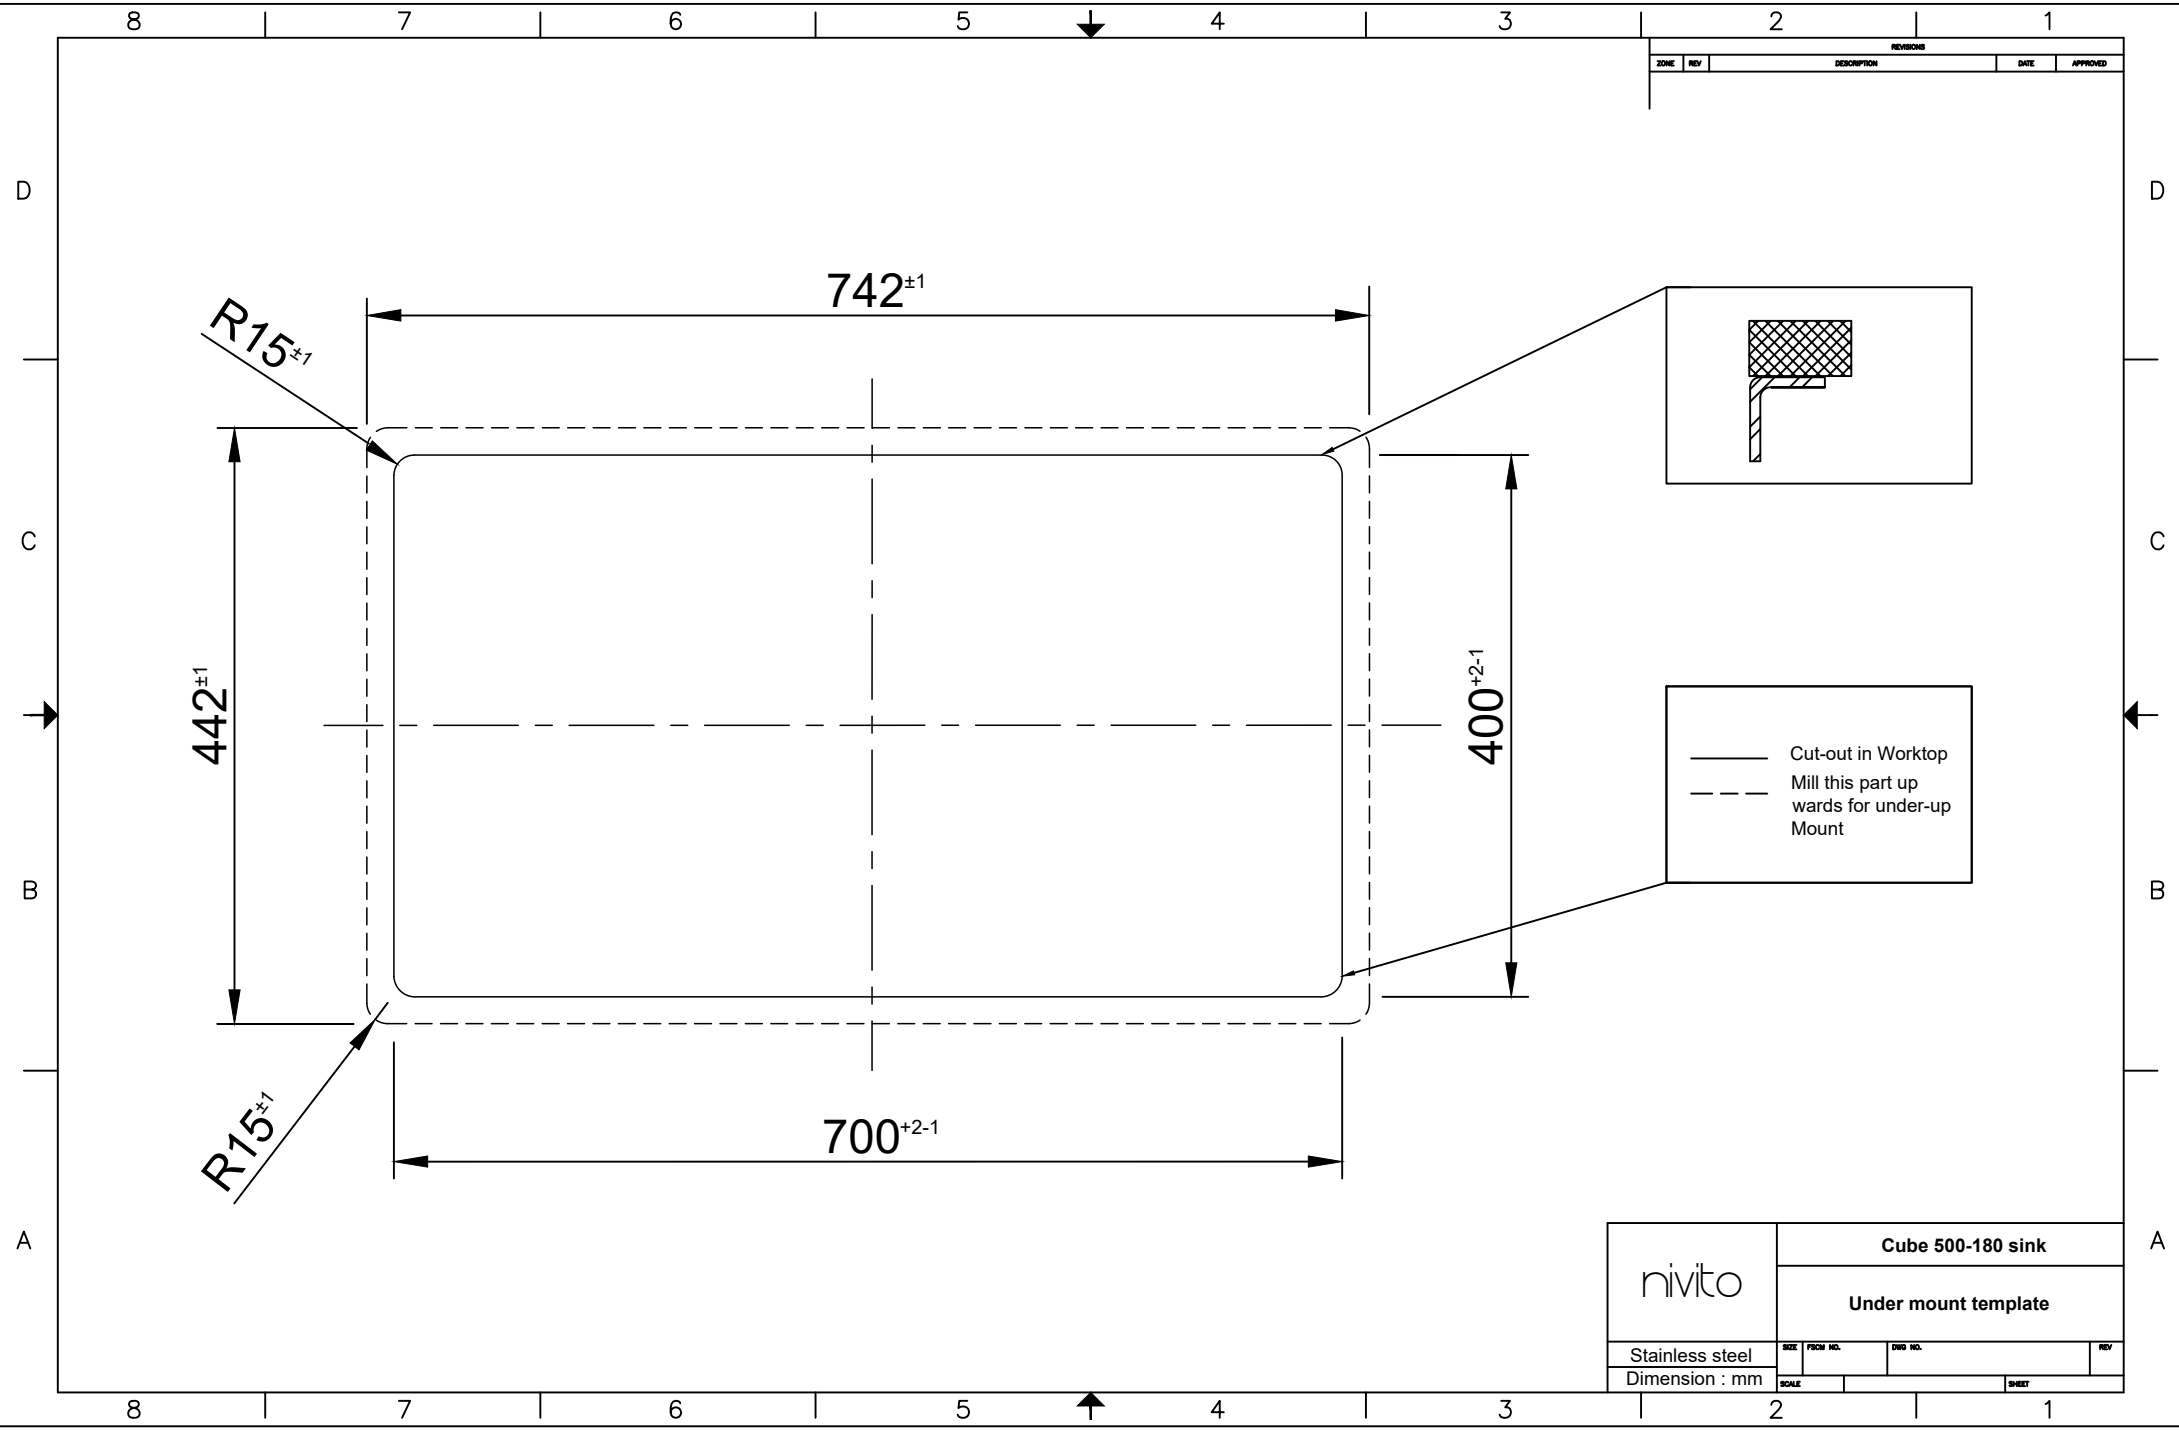

500-180_cube_(under-mount)

2017-10

Nivito

ZONE		REV	DESCRIPTION	REVISIONS	DATE	APPROVED

nivito	Cube 500-180 sink			
	Under mount template			
Stainless steel	SIZE	FROM NO.	DRW NO.	REV
Dimension : mm	SCALE			SHEET