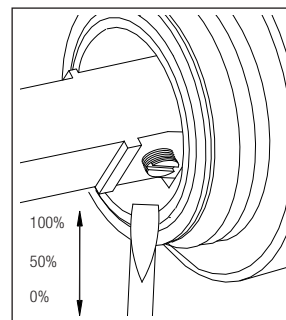

nivito™

Art nr: RH 125

Matt Black in Stainless steel

With shut off valve

EAN nr:

4 495 SEK

Rhythm.

- Kitchen taps
- Soft PEX® hoses
- Cut-out dimension 35 mm**
- Swivel range 360° and 150°
- Ceramic cartridge
- With shut off valve**

Technical specification

Application area: Tap water,
 Pressure certified: 16 bar EN 817
 The product meets the requirements of: NS-EN ISO/IEC 17065
 Working pressure: 50 - 1000 kPa
 Test pressure max 1600 kPa
 Hot water connection: max. 80 ° C
 Sound class: 1

Soft PEX® connections approved with DWGW
 Length of connecting hose: 500mm
 Type approved according to Sintef nr: PS 3552
 The product meets the requirements of: NS-EN ISO/IEC 17065
 Issued: 09.05.2019 Valid until: 01.06.2024
www.sintefcertification.no

Cartridge:

Kerox 35 mm
 Endurance test: EN 817 70 000 cycles
 ASME A 112.18.1M 500 000 cycles
 Pressure test:
 Pneumatic: 6 bar / 87 psi
 Hydraulic: 35 bar / 500 psi

With volume limit screw

With hot limit ring