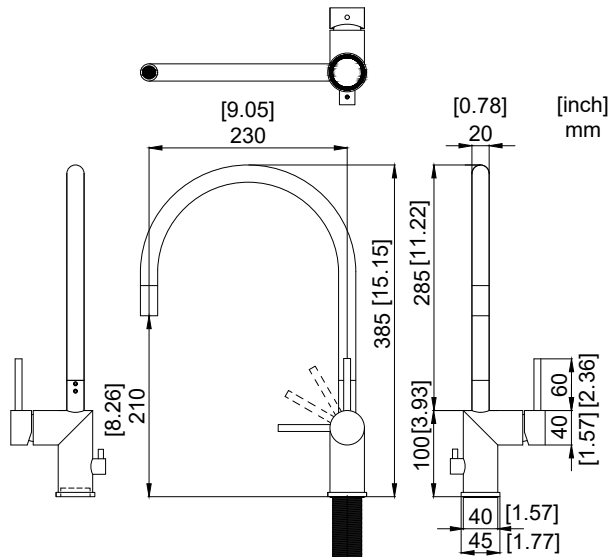

nivito™

Art nr: RH 125

Matt Black in Stainless steel

With shut off valve

EAN nr:

4 495 SEK

Rhythm.

- Kitchen taps
- Soft PEX® hoses
- Cut-out dimension 35 mm**
- Swivel range 360° and 150°
- Ceramic cartridge
- With shut off valve**

Technical specification

Application area: Tap water,
 Pressure certified: 16 bar EN 817
 The product meets the requirements of: NS-EN ISO/IEC 17065
 Working pressure: 50 - 1000 kPa
 Test pressure max 1600 kPa
 Hot water connection: max. 80 ° C
 Sound class: 1

Soft PEX® connections approved with DWGW
 Length of connecting hose: 500mm
 Type approved according to Sintef nr: PS 3552
 The product meets the requirements of: NS-EN ISO/IEC 17065
 Issued: 09.05.2019 Valid until: 01.06.2024
www.sintefcertification.no

Cartridge:

Kerox 35 mm
 Endurance test: EN 817 70 000 cycles
 ASME A 112.18.1M 500 000 cycles
 Pressure test:
 Pneumatic: 6 bar / 87 psi
 Hydraulic: 35 bar / 500 psi

With volume limit screw

With hot limit ring