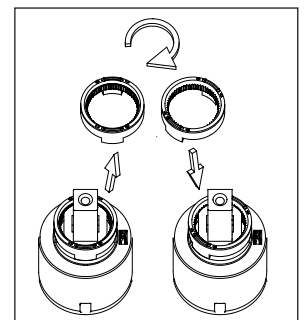

nivito™

Art nr: RH 125

Matt Black in Stainless steel

With shut off valve

EAN nr:

4 495 SEK

Rhythm.

- Kitchen taps
- Soft PEX® hoses
- Cut-out dimension 35 mm**
- Swivel range 360° and 150°
- Ceramic cartridge
- With shut off valve**

Technical specification

Application area: Tap water,
 Pressure certified: 16 bar EN 817
 The product meets the requirements of: NS-EN ISO/IEC 17065
 Working pressure: 50 - 1000 kPa
 Test pressure max 1600 kPa
 Hot water connection: max. 80 ° C
 Sound class: 1

Soft PEX® connections approved with DWGW
 Length of connecting hose: 500mm
 Type approved according to Sintef nr: PS 3552
 The product meets the requirements of: NS-EN ISO/IEC 17065
 Issued: 09.05.2019 Valid until: 01.06.2024
www.sintefcertification.no

Cartridge:

Kerox 35 mm
 Endurance test: EN 817 70 000 cycles
 ASME A 112.18.1M 500 000 cycles
 Pressure test:
 Pneumatic: 6 bar / 87 psi
 Hydraulic: 35 bar / 500 psi

With volume limit screw

With hot limit ring