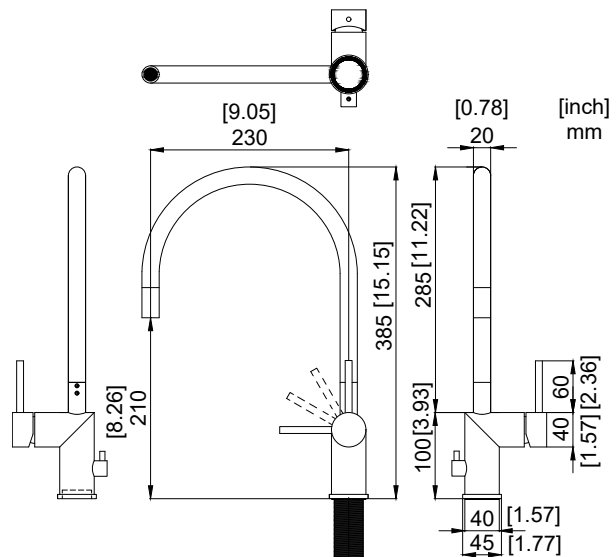

nivito™

Art nr: RH 135

Matt White in Stainless steel

With shut off valve

EAN nr:

7350051950070

Rhythm.

- Kitchen taps
- Soft PEX® hoses
- Cut-out dimension 35 mm**
- Swivel range 360° and 150°
- Ceramic cartridge
- With shut off valve**

Technical specification

Application area: Tap water,
 Pressure certified: 16 bar EN 817
 The product meets the requirements of: NS-EN ISO/IEC 17065
 Working pressure: 50 - 1000 kPa
 Test pressure max 1600 kPa
 Hot water connection: max. 80 ° C
 Sound class: 1

Soft PEX® connections approved with DWGW
 Length of connecting hose: 500mm
 Type approved according to Sintef nr: PS 3552
 The product meets the requirements of: NS-EN ISO/IEC 17065
 Issued: 09.05.2019 Valid until: 01.06.2024
www.sintefcertification.no

Cartridge:

Kerox 35 mm
 Endurance test: EN 817 70 000 cycles
 ASME A 112.18.1M 500 000 cycles
 Pressure test:
 Pneumatic: 6 bar / 87 psi
 Hydraulic: 35 bar / 500 psi

With volume limit screw

With hot limit ring