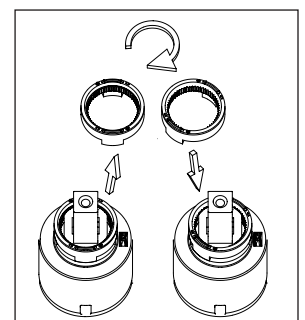

nivito™

Art nr: RH 135

Matt White in Stainless steel

With shut off valve

EAN nr:

7350051950070

Rhythm.

- Kitchen taps
- Soft PEX® hoses
- Cut-out dimension 35 mm**
- Swivel range 360° and 150°
- Ceramic cartridge
- With shut off valve**

Technical specification

Application area: Tap water,
 Pressure certified: 16 bar EN 817
 The product meets the requirements of: NS-EN ISO/IEC 17065
 Working pressure: 50 - 1000 kPa
 Test pressure max 1600 kPa
 Hot water connection: max. 80 ° C
 Sound class: 1

Soft PEX® connections approved with DWGW
 Length of connecting hose: 500mm
 Type approved according to Sintef nr: PS 3552
 The product meets the requirements of: NS-EN ISO/IEC 17065
 Issued: 09.05.2019 Valid until: 01.06.2024
www.sintefcertification.no

Cartridge:

Kerox 35 mm
 Endurance test: EN 817 70 000 cycles
 ASME A 112.18.1M 500 000 cycles
 Pressure test:
 Pneumatic: 6 bar / 87 psi
 Hydraulic: 35 bar / 500 psi

With volume limit screw

With hot limit ring