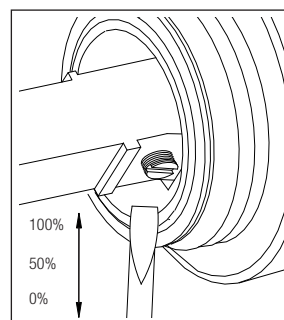

nivito™

Art nr: RH 135

Matt White in Stainless steel

With shut off valve

EAN nr:

7350051950070

Rhythm.

- Kitchen taps
- Soft PEX® hoses
- Cut-out dimension 35 mm**
- Swivel range 360° and 150°
- Ceramic cartridge
- With shut off valve**

Technical specification

Application area: Tap water,
 Pressure certified: 16 bar EN 817
 The product meets the requirements of: NS-EN ISO/IEC 17065
 Working pressure: 50 - 1000 kPa
 Test pressure max 1600 kPa
 Hot water connection: max. 80 ° C
 Sound class: 1

Soft PEX® connections approved with DWGW
 Length of connecting hose: 500mm
 Type approved according to Sintef nr: PS 3552
 The product meets the requirements of: NS-EN ISO/IEC 17065
 Issued: 09.05.2019 Valid until: 01.06.2024
www.sintefcertification.no

Cartridge:

Kerox 35 mm
 Endurance test: EN 817 70 000 cycles
 ASME A 112.18.1M 500 000 cycles
 Pressure test:
 Pneumatic: 6 bar / 87 psi
 Hydraulic: 35 bar / 500 psi

With volume limit screw

With hot limit ring