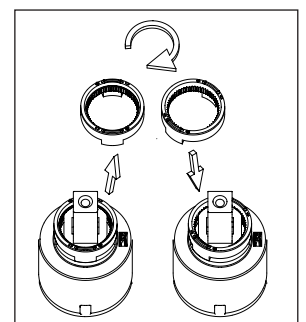

nivito™

Art nr: RH-140-EX

Brushed Brass Stainless steel

EAN nr:

7350051951404

RhythmExtended

- Kitchen taps
- Soft PEX® hoses
- Cut-out dimension 35 mm**
- Swivel range 360° and 150°
- Ceramic cartridge
- The brass does not oxidize
- Pull down hose

Technical specification

Application area: Tap water,
 Pressure certified: 16 bar EN 817
 The product meets the requirements of: NS-EN ISO/IEC 17065
 Working pressure: 50 - 1000 kPa
 Test pressure max 1600 kPa
 Hot water connection: max. 80 ° C
 Sound class: 1

Soft PEX® connections approved with DWGW
 Length of connecting hose: 500mm
 Type approved according to Sintef nr: PS 3552
 The product meets the requirements of: NS-EN ISO/IEC 17065
 Issued: 09.05.2019 Valid until: 01.06.2024
www.sintefcertification.no

Cartridge:

Kerox 35 mm
 Endurance test: EN 817 70 000 cycles
 ASME A 112.18.1M 500 000 cycles
 Pressure test:
 Pneumatic: 6 bar / 87 psi
 Hydraulic: 35 bar / 500 psi

With volume limit screw

With hot limit ring