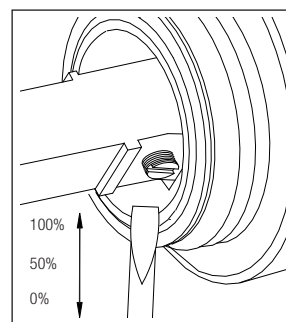

nivito™

Art nr: RH-140-EX

Brushed Brass Stainless steel

EAN nr:

7350051951404

RhythmExtended

- Kitchen taps
- Soft PEX® hoses
- Cut-out dimension 35 mm**
- Swivel range 360° and 150°
- Ceramic cartridge
- The brass does not oxidize
- Pull down hose

Technical specification

Application area: Tap water,
 Pressure certified: 16 bar EN 817
 The product meets the requirements of: NS-EN ISO/IEC 17065
 Working pressure: 50 - 1000 kPa
 Test pressure max 1600 kPa
 Hot water connection: max. 80 ° C
 Sound class: 1

Soft PEX® connections approved with DWGW
 Length of connecting hose: 500mm
 Type approved according to Sintef nr: PS 3552
 The product meets the requirements of: NS-EN ISO/IEC 17065
 Issued: 09.05.2019 Valid until: 01.06.2024
www.sintefcertification.no

Cartridge:

Kerox 35 mm
 Endurance test: EN 817 70 000 cycles
 ASME A 112.18.1M 500 000 cycles
 Pressure test:
 Pneumatic: 6 bar / 87 psi
 Hydraulic: 35 bar / 500 psi

With volume limit screw

With hot limit ring