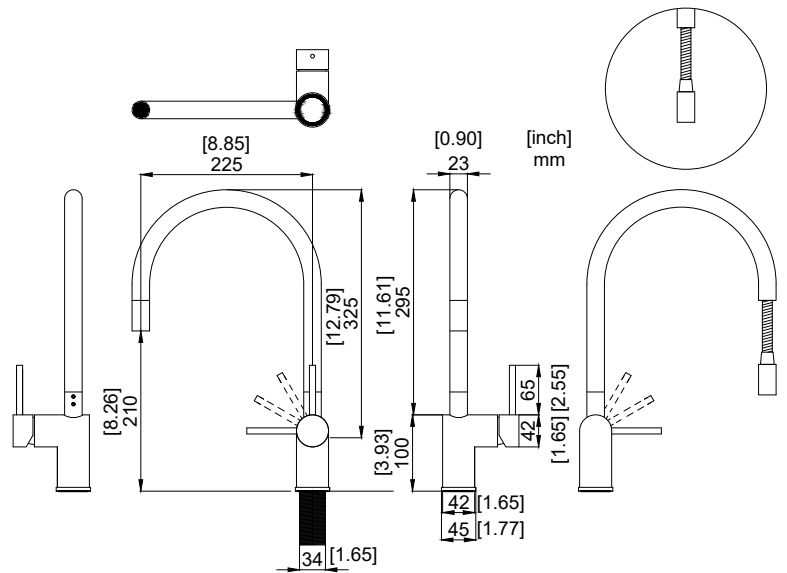

nivito™

Art nr: RH-140-EX

Brushed Brass Stainless steel

EAN nr:

7350051951404

RhythmExtended

- Kitchen taps
- Soft PEX® hoses
- Cut-out dimension 35 mm**
- Swivel range 360° and 150°
- Ceramic cartridge
- The brass does not oxidize
- Pull down hose

Technical specification

Application area: Tap water,
 Pressure certified: 16 bar EN 817
 The product meets the requirements of: NS-EN ISO/IEC 17065
 Working pressure: 50 - 1000 kPa
 Test pressure max 1600 kPa
 Hot water connection: max. 80 ° C
 Sound class: 1

Soft PEX® connections approved with DWGW
 Length of connecting hose: 500mm
 Type approved according to Sintef nr: PS 3552
 The product meets the requirements of: NS-EN ISO/IEC 17065
 Issued: 09.05.2019 Valid until: 01.06.2024
www.sintefcertification.no

Cartridge:

Kerox 35 mm
 Endurance test: EN 817 70 000 cycles
 ASME A 112.18.1M 500 000 cycles
 Pressure test:
 Pneumatic: 6 bar / 87 psi
 Hydraulic: 35 bar / 500 psi

With volume limit screw

With hot limit ring