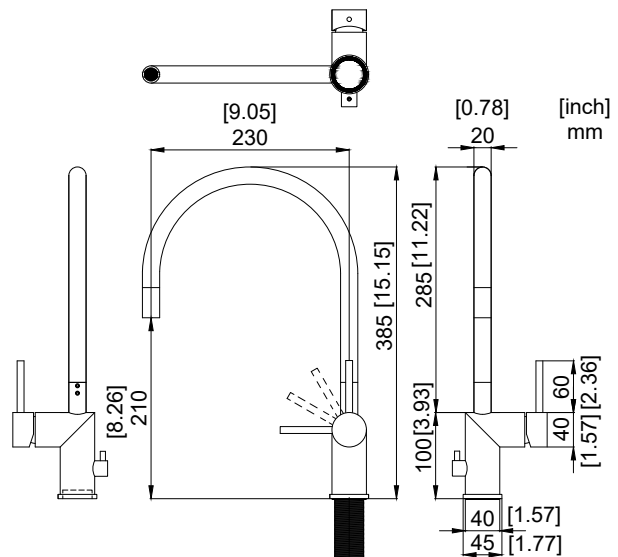

nivito™

Art nr: RH 145

Brushed Brass Stainless steel

With shut off valve

EAN nr:

7350051951176

Rhythm.

- Kitchen taps
- Soft PEX® hoses
- Cut-out dimension 35 mm**
- Swivel range 360° and 150°
- Ceramic cartridge
- The brass does not oxidize
- With shut off valve**

Technical specification

Application area: Tap water,
 Pressure certified: 16 bar EN 817
 The product meets the requirements of: NS-EN ISO/IEC 17065
 Working pressure: 50 - 1000 kPa
 Test pressure max 1600 kPa
 Hot water connection: max. 80 ° C
 Sound class: 1

Soft PEX® connections approved with DWGW
 Length of connecting hose: 500mm
 Type approved according to Sintef nr: PS 3552
 The product meets the requirements of: NS-EN ISO/IEC 17065
 Issued: 09.05.2019 Valid until: 01.06.2024
www.sintefcertification.no

Cartridge:

Kerox 35 mm
 Endurance test: EN 817 70 000 cycles
 ASME A 112.18.1M 500 000 cycles
 Pressure test:
 Pneumatic: 6 bar / 87 psi
 Hydraulic: 35 bar / 500 psi

With volume limit screw

With hot limit ring