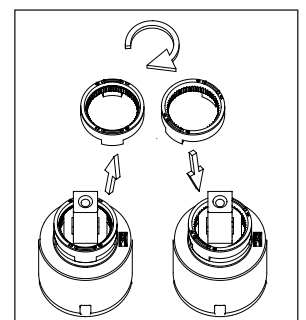

nivito™

Art nr: RH 145

Brushed Brass Stainless steel

With shut off valve

EAN nr:

7350051951176

Rhythm.

- Kitchen taps
- Soft PEX® hoses
- Cut-out dimension 35 mm**
- Swivel range 360° and 150°
- Ceramic cartridge
- The brass does not oxidize
- With shut off valve**

Technical specification

Application area: Tap water,
 Pressure certified: 16 bar EN 817
 The product meets the requirements of: NS-EN ISO/IEC 17065
 Working pressure: 50 - 1000 kPa
 Test pressure max 1600 kPa
 Hot water connection: max. 80 ° C
 Sound class: 1

Soft PEX® connections approved with DWGW
 Length of connecting hose: 500mm
 Type approved according to Sintef nr: PS 3552
 The product meets the requirements of: NS-EN ISO/IEC 17065
 Issued: 09.05.2019 Valid until: 01.06.2024
www.sintefcertification.no

Cartridge:

Kerox 35 mm
 Endurance test: EN 817 70 000 cycles
 ASME A 112.18.1M 500 000 cycles
 Pressure test:
 Pneumatic: 6 bar / 87 psi
 Hydraulic: 35 bar / 500 psi

With volume limit screw

With hot limit ring