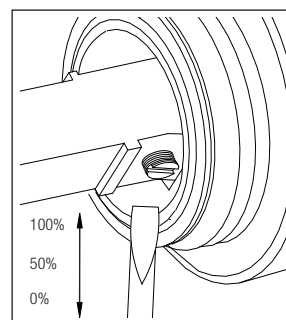

nivito™

Art nr: RH 145

Brushed Brass Stainless steel

With shut off valve

EAN nr:

7350051951176

Rhythm.

- Kitchen taps
- Soft PEX® hoses
- Cut-out dimension 35 mm**
- Swivel range 360° and 150°
- Ceramic cartridge
- The brass does not oxidize
- With shut off valve**

Technical specification

Application area: Tap water,
 Pressure certified: 16 bar EN 817
 The product meets the requirements of: NS-EN ISO/IEC 17065
 Working pressure: 50 - 1000 kPa
 Test pressure max 1600 kPa
 Hot water connection: max. 80 ° C
 Sound class: 1

Soft PEX® connections approved with DWGW
 Length of connecting hose: 500mm
 Type approved according to Sintef nr: PS 3552
 The product meets the requirements of: NS-EN ISO/IEC 17065
 Issued: 09.05.2019 Valid until: 01.06.2024
www.sintefcertification.no

Cartridge:

Kerox 35 mm
 Endurance test: EN 817 70 000 cycles
 ASME A 112.18.1M 500 000 cycles
 Pressure test:
 Pneumatic: 6 bar / 87 psi
 Hydraulic: 35 bar / 500 psi

With volume limit screw

With hot limit ring