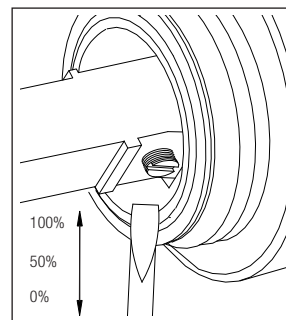

nivito™

Art nr: RH-300-EX
Brushed Stainless steel

EAN nr:
7350051951428

RhythmExtended

- Kitchen taps
- Soft PEX® hoses
- Cut-out dimension 35 mm**
- Swivel range 360° and 150°
- Ceramic cartridge
- Pull down hose

Technical specification

Application area: Tap water,
Pressure certified: 16 bar EN 817
The product meets the requirements of: NS-EN ISO/IEC 17065
Working pressure: 50 - 1000 kPa
Test pressure max 1600 kPa
Hot water connection: max. 80 ° C
Sound class: 1

Soft PEX® connections approved with DWGW
Length of connecting hose: 500mm
Type approved according to Sintef nr: PS 3552
The product meets the requirements of: NS-EN ISO/IEC 17065
Issued: 09.05.2019 Valid until: 01.06.2024
www.sintefcertification.no

Cartridge:

Kerox 35 mm
Endurance test: EN 817 70 000 cycles
ASME A 112.18.1M 500 000 cycles
Pressure test:
Pneumatic: 6 bar / 87 psi
Hydraulic: 35 bar / 500 psi

With volume limit screw

With hot limit ring