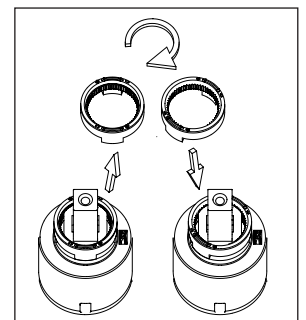

nivito™

Art nr: RH-300-EX
Brushed Stainless steel

EAN nr:
7350051951428

RhythmExtended

- Kitchen taps
- Soft PEX® hoses
- Cut-out dimension 35 mm**
- Swivel range 360° and 150°
- Ceramic cartridge
- Pull down hose

Technical specification

Application area: Tap water,
Pressure certified: 16 bar EN 817
The product meets the requirements of: NS-EN ISO/IEC 17065
Working pressure: 50 - 1000 kPa
Test pressure max 1600 kPa
Hot water connection: max. 80 ° C
Sound class: 1

Soft PEX® connections approved with DWGW
Length of connecting hose: 500mm
Type approved according to Sintef nr: PS 3552
The product meets the requirements of: NS-EN ISO/IEC 17065
Issued: 09.05.2019 Valid until: 01.06.2024
www.sintefcertification.no

Cartridge:

Kerox 35 mm
Endurance test: EN 817 70 000 cycles
ASME A 112.18.1M 500 000 cycles
Pressure test:
Pneumatic: 6 bar / 87 psi
Hydraulic: 35 bar / 500 psi

With volume limit screw

With hot limit ring