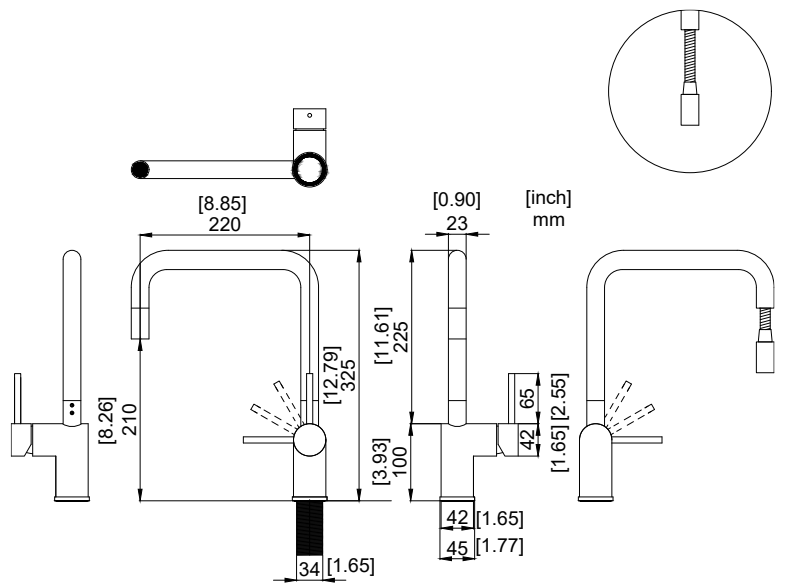

nivito™

Art nr: RH-300-EX
Brushed Stainless steel

EAN nr:
7350051951428

RhythmExtended

- Kitchen taps
- Soft PEX® hoses
- Cut-out dimension 35 mm**
- Swivel range 360° and 150°
- Ceramic cartridge
- Pull down hose

Technical specification

Application area: Tap water,
Pressure certified: 16 bar EN 817
The product meets the requirements of: NS-EN ISO/IEC 17065
Working pressure: 50 - 1000 kPa
Test pressure max 1600 kPa
Hot water connection: max. 80 ° C
Sound class: 1

Soft PEX® connections approved with DWGW
Length of connecting hose: 500mm
Type approved according to Sintef nr: PS 3552
The product meets the requirements of: NS-EN ISO/IEC 17065
Issued: 09.05.2019 Valid until: 01.06.2024
www.sintefcertification.no

Cartridge:

Kerox 35 mm
Endurance test: EN 817 70 000 cycles
ASME A 112.18.1M 500 000 cycles
Pressure test:
Pneumatic: 6 bar / 87 psi
Hydraulic: 35 bar / 500 psi

With volume limit screw

With hot limit ring