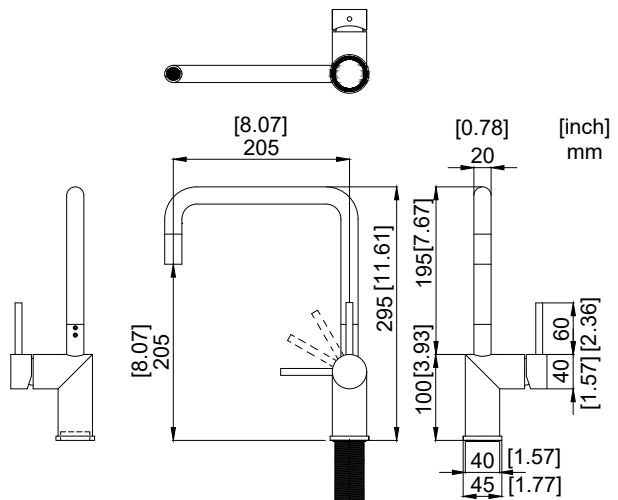

nivito™

Art nr: RH 300

Brushed Stainless steel

EAN nr:

7350051950100

Rhythm.

- High-grade stainless steel, lead-free tap
- Soft PEX® hoses G 3/8 connections
- included converter to G 1/2
- DVGW certified hoses
- Ø 35 mm tap hole required
- Swivel range 360° and 110°
- Ceramic cartridge
- Maintenance-free surface

Technical specification

Application area: Tap water,
 Pressure certified: 16 bar EN 817
 The product meets the requirements of: NS-EN ISO/IEC 17065
 Working pressure: 50 - 1000 kPa
 Test pressure max 1600 kPa
 Hot water connection: max. 80 ° C
 Sound class: 1

Soft PEX® connections approved with DWGW
 Length of connecting hose: 500mm
 Type approved according to Sintef nr: PS 3552
 The product meets the requirements of: NS-EN ISO/IEC 17065
 Issued: 09.05.2019 Valid until: 01.06.2024
www.sintefcertification.no

Cartridge:

Kerox 35 mm
 Endurance test: EN 817 70 000 cycles
 ASME A 112.18.1M 500 000 cycles
 Pressure test:
 Pneumatic: 6 bar / 87 psi
 Hydraulic: 35 bar / 500 psi

With volume limit screw

With hot limit ring