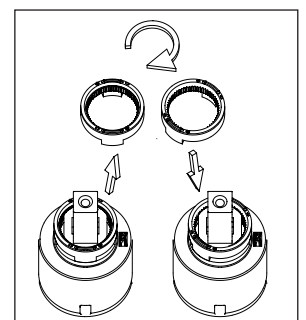

nivito™

Art nr: RH 300

Brushed Stainless steel

EAN nr:

7350051950100

Rhythm.

- High-grade stainless steel, lead-free tap
- Soft PEX® hoses G 3/8 connections
- included converter to G 1/2
- DVGW certified hoses
- Ø 35 mm tap hole required
- Swivel range 360° and 110°
- Ceramic cartridge
- Maintenance-free surface

Technical specification

Application area: Tap water,
 Pressure certified: 16 bar EN 817
 The product meets the requirements of: NS-EN ISO/IEC 17065
 Working pressure: 50 - 1000 kPa
 Test pressure max 1600 kPa
 Hot water connection: max. 80 ° C
 Sound class: 1

Soft PEX® connections approved with DWGW
 Length of connecting hose: 500mm
 Type approved according to Sintef nr: PS 3552
 The product meets the requirements of: NS-EN ISO/IEC 17065
 Issued: 09.05.2019 Valid until: 01.06.2024
www.sintefcertification.no

Cartridge:

Kerox 35 mm
 Endurance test: EN 817 70 000 cycles
 ASME A 112.18.1M 500 000 cycles
 Pressure test:
 Pneumatic: 6 bar / 87 psi
 Hydraulic: 35 bar / 500 psi

With volume limit screw

With hot limit ring