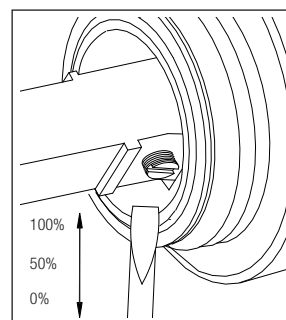

nivito™

Art nr: RH 300

Brushed Stainless steel

EAN nr:

7350051950100

Rhythm.

- High-grade stainless steel, lead-free tap
- Soft PEX® hoses G 3/8 connections
- included converter to G 1/2
- DVGW certified hoses
- Ø 35 mm tap hole required
- Swivel range 360° and 110°
- Ceramic cartridge
- Maintenance-free surface

Technical specification

Application area: Tap water,
 Pressure certified: 16 bar EN 817
 The product meets the requirements of: NS-EN ISO/IEC 17065
 Working pressure: 50 - 1000 kPa
 Test pressure max 1600 kPa
 Hot water connection: max. 80 ° C
 Sound class: 1

Soft PEX® connections approved with DWGW
 Length of connecting hose: 500mm
 Type approved according to Sintef nr: PS 3552
 The product meets the requirements of: NS-EN ISO/IEC 17065
 Issued: 09.05.2019 Valid until: 01.06.2024
www.sintefcertification.no

Cartridge:

Kerox 35 mm
 Endurance test: EN 817 70 000 cycles
 ASME A 112.18.1M 500 000 cycles
 Pressure test:
 Pneumatic: 6 bar / 87 psi
 Hydraulic: 35 bar / 500 psi

With volume limit screw

With hot limit ring