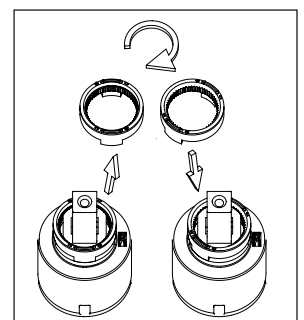

## Rhythm.

- Kitchen taps
- Soft PEX® hoses
- Cut-out dimension 35 mm
- Swivel range 360° and 150°
- Ceramic cartridge
- With shut off valve

### Technical specification

Application area: Tap water,  
 Pressure certified: 16 bar EN 817  
 The product meets the requirements of: NS-EN ISO/IEC 17065  
 Working pressure: 50 - 1000 kPa  
 Test pressure max 1600 kPa  
 Hot water connection: max. 80 ° C  
 Sound class: 1

Soft PEX® connections approved with DWGW  
 Length of connecting hose: 500mm  
 Type approved according to Sintef nr: PS 3552  
 The product meets the requirements of: NS-EN ISO/IEC 17065  
 Issued: 09.05.2019 Valid until: 01.06.2024  
[www.sintefcertification.no](http://www.sintefcertification.no)

### Cartridge:

Kerox 35 mm  
 Endurance test: EN 817 70 000 cycles  
 ASME A 112.18.1M 500 000 cycles  
 Pressure test:  
 Pneumatic: 6 bar / 87 psi  
 Hydraulic: 35 bar / 500 psi

With volume limit screw