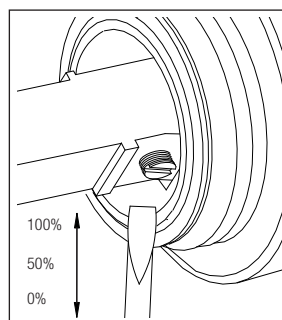

## Rhythm.

- Kitchen taps
- Soft PEX® hoses
- Cut-out dimension 35 mm
- Swivel range 360° and 150°
- Ceramic cartridge
- With shut off valve

### Technical specification

Application area: Tap water,  
 Pressure certified: 16 bar EN 817  
 The product meets the requirements of: NS-EN ISO/IEC 17065  
 Working pressure: 50 - 1000 kPa  
 Test pressure max 1600 kPa  
 Hot water connection: max. 80 ° C  
 Sound class: 1

Soft PEX® connections approved with DWGW  
 Length of connecting hose: 500mm  
 Type approved according to Sintef nr: PS 3552  
 The product meets the requirements of: NS-EN ISO/IEC 17065  
 Issued: 09.05.2019 Valid until: 01.06.2024  
[www.sintefcertification.no](http://www.sintefcertification.no)

### Cartridge:

Kerox 35 mm  
 Endurance test: EN 817 70 000 cycles  
 ASME A 112.18.1M 500 000 cycles  
 Pressure test:  
 Pneumatic: 6 bar / 87 psi  
 Hydraulic: 35 bar / 500 psi

With volume limit screw