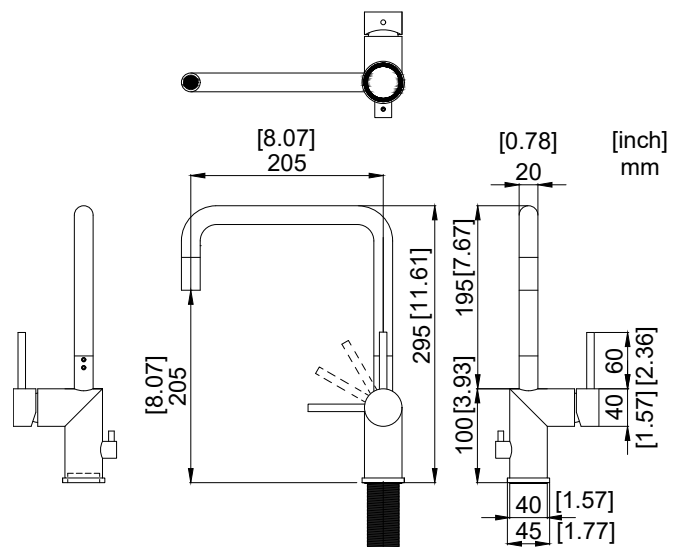

## Rhythm.

- Kitchen taps
- Soft PEX® hoses
- Cut-out dimension 35 mm
- Swivel range 360° and 150°
- Ceramic cartridge
- With shut off valve

### Technical specification

Application area: Tap water,  
 Pressure certified: 16 bar EN 817  
 The product meets the requirements of: NS-EN ISO/IEC 17065  
 Working pressure: 50 - 1000 kPa  
 Test pressure max 1600 kPa  
 Hot water connection: max. 80 ° C  
 Sound class: 1

Soft PEX® connections approved with DWGW  
 Length of connecting hose: 500mm  
 Type approved according to Sintef nr: PS 3552  
 The product meets the requirements of: NS-EN ISO/IEC 17065  
 Issued: 09.05.2019 Valid until: 01.06.2024  
[www.sintefcertification.no](http://www.sintefcertification.no)

### Cartridge:

Kerox 35 mm  
 Endurance test: EN 817 70 000 cycles  
 ASME A 112.18.1M 500 000 cycles  
 Pressure test:  
 Pneumatic: 6 bar / 87 psi  
 Hydraulic: 35 bar / 500 psi

With volume limit screw