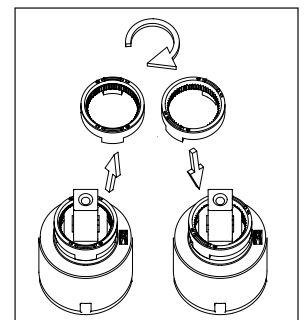

nivito™

Art nr: RH 325

Matt Black in Stainless steel

With shut off valve

EAN nr:

7350051950155

Rhythm.

- Kitchen taps
- Soft PEX® hoses
- Cut-out dimension 35 mm
- Swivel range 360° and 150°
- Ceramic cartridge
- With shut off valve**

Technical specification

Application area: Tap water,
 Pressure certified: 16 bar EN 817
 The product meets the requirements of: NS-EN ISO/IEC 17065
 Working pressure: 50 - 1000 kPa
 Test pressure max 1600 kPa
 Hot water connection: max. 80 ° C
 Sound class: 1

Soft PEX® connections approved with DWGW
 Length of connecting hose: 500mm
 Type approved according to Sintef nr: PS 3552
 The product meets the requirements of: NS-EN ISO/IEC 17065
 Issued: 09.05.2019 Valid until: 01.06.2024
www.sintefcertification.no

Cartridge:

Kerox 35 mm
 Endurance test: EN 817 70 000 cycles
 ASME A 112.18.1M 500 000 cycles
 Pressure test:
 Pneumatic: 6 bar / 87 psi
 Hydraulic: 35 bar / 500 psi

With volume limit screw

With hot limit ring