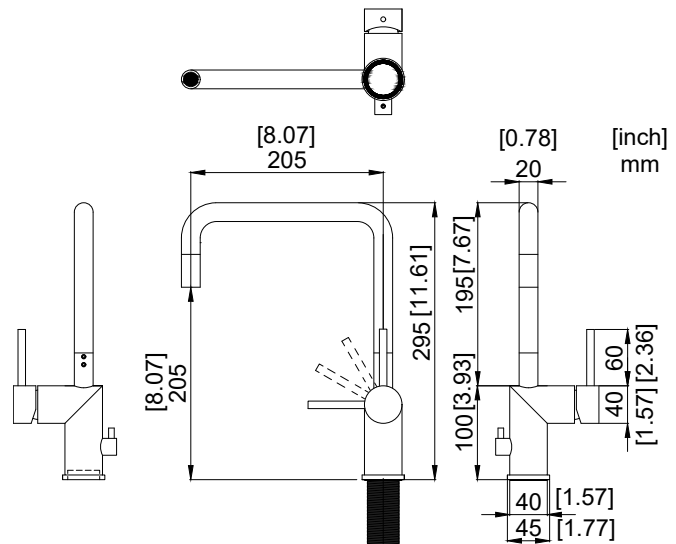

nivito™

Art nr: RH 325

Matt Black in Stainless steel

With shut off valve

EAN nr:

7350051950155

Rhythm.

- Kitchen taps
- Soft PEX® hoses
- Cut-out dimension 35 mm
- Swivel range 360° and 150°
- Ceramic cartridge
- With shut off valve**

Technical specification

Application area: Tap water,
 Pressure certified: 16 bar EN 817
 The product meets the requirements of: NS-EN ISO/IEC 17065
 Working pressure: 50 - 1000 kPa
 Test pressure max 1600 kPa
 Hot water connection: max. 80 ° C
 Sound class: 1

Soft PEX® connections approved with DWGW
 Length of connecting hose: 500mm
 Type approved according to Sintef nr: PS 3552
 The product meets the requirements of: NS-EN ISO/IEC 17065
 Issued: 09.05.2019 Valid until: 01.06.2024
www.sintefcertification.no

Cartridge:

Kerox 35 mm
 Endurance test: EN 817 70 000 cycles
 ASME A 112.18.1M 500 000 cycles
 Pressure test:
 Pneumatic: 6 bar / 87 psi
 Hydraulic: 35 bar / 500 psi

With volume limit screw

With hot limit ring