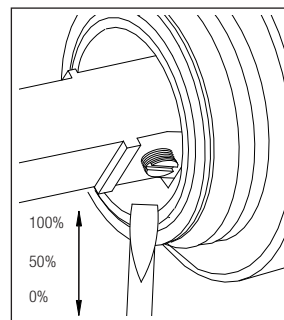

nivito™

Art nr: RH 325

Matt Black in Stainless steel

With shut off valve

EAN nr:

7350051950155

Rhythm.

- Kitchen taps
- Soft PEX® hoses
- Cut-out dimension 35 mm
- Swivel range 360° and 150°
- Ceramic cartridge
- With shut off valve**

Technical specification

Application area: Tap water,
 Pressure certified: 16 bar EN 817
 The product meets the requirements of: NS-EN ISO/IEC 17065
 Working pressure: 50 - 1000 kPa
 Test pressure max 1600 kPa
 Hot water connection: max. 80 ° C
 Sound class: 1

Soft PEX® connections approved with DWGW
 Length of connecting hose: 500mm
 Type approved according to Sintef nr: PS 3552
 The product meets the requirements of: NS-EN ISO/IEC 17065
 Issued: 09.05.2019 Valid until: 01.06.2024
www.sintefcertification.no

Cartridge:

Kerox 35 mm
 Endurance test: EN 817 70 000 cycles
 ASME A 112.18.1M 500 000 cycles
 Pressure test:
 Pneumatic: 6 bar / 87 psi
 Hydraulic: 35 bar / 500 psi

With volume limit screw

With hot limit ring