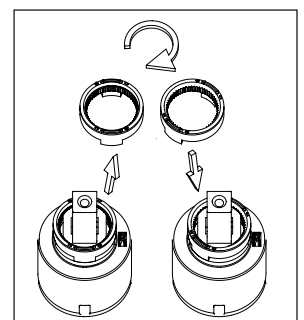

## Rhythm.

- Kitchen taps
- Soft PEX® hoses
- Cut-out dimension 35 mm**
- Swivel range 360° and 150°
- Ceramic cartridge
- The brass does not oxidize
- With shut off valve**

### Technical specification

Application area: Tap water,  
 Pressure certified: 16 bar EN 817  
 The product meets the requirements of: NS-EN ISO/IEC 17065  
 Working pressure: 50 - 1000 kPa  
 Test pressure max 1600 kPa  
 Hot water connection: max. 80 ° C  
 Sound class: 1

Soft PEX® connections approved with DWGW  
 Length of connecting hose: 500mm  
 Type approved according to Sintef nr: PS 3552  
 The product meets the requirements of: NS-EN ISO/IEC 17065  
 Issued: 09.05.2019 Valid until: 01.06.2024  
[www.sintefcertification.no](http://www.sintefcertification.no)

### Cartridge:

Kerox 35 mm  
 Endurance test: EN 817 70 000 cycles  
 ASME A 112.18.1M 500 000 cycles  
 Pressure test:  
 Pneumatic: 6 bar / 87 psi  
 Hydraulic: 35 bar / 500 psi

With volume limit screw