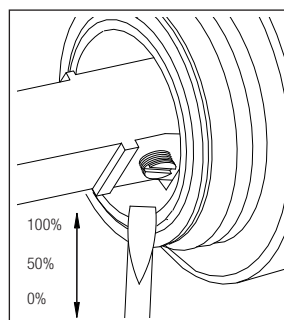

## Rhythm.

- Kitchen taps
- Soft PEX® hoses
- Cut-out dimension 35 mm**
- Swivel range 360° and 150°
- Ceramic cartridge
- The brass does not oxidize
- With shut off valve**

### Technical specification

Application area: Tap water,  
 Pressure certified: 16 bar EN 817  
 The product meets the requirements of: NS-EN ISO/IEC 17065  
 Working pressure: 50 - 1000 kPa  
 Test pressure max 1600 kPa  
 Hot water connection: max. 80 ° C  
 Sound class: 1

Soft PEX® connections approved with DWGW  
 Length of connecting hose: 500mm  
 Type approved according to Sintef nr: PS 3552  
 The product meets the requirements of: NS-EN ISO/IEC 17065  
 Issued: 09.05.2019 Valid until: 01.06.2024  
[www.sintefcertification.no](http://www.sintefcertification.no)

### Cartridge:

Kerox 35 mm  
 Endurance test: EN 817 70 000 cycles  
 ASME A 112.18.1M 500 000 cycles  
 Pressure test:  
 Pneumatic: 6 bar / 87 psi  
 Hydraulic: 35 bar / 500 psi

With volume limit screw