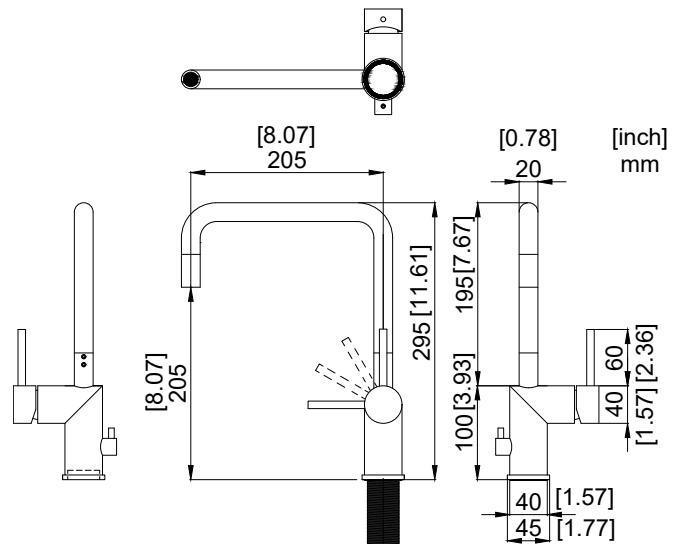

## Rhythm.

- Kitchen taps
- Soft PEX® hoses
- Cut-out dimension 35 mm**
- Swivel range 360° and 150°
- Ceramic cartridge
- The brass does not oxidize
- With shut off valve**

### Technical specification

Application area: Tap water,  
 Pressure certified: 16 bar EN 817  
 The product meets the requirements of: NS-EN ISO/IEC 17065  
 Working pressure: 50 - 1000 kPa  
 Test pressure max 1600 kPa  
 Hot water connection: max. 80 ° C  
 Sound class: 1

Soft PEX® connections approved with DWGW  
 Length of connecting hose: 500mm  
 Type approved according to Sintef nr: PS 3552  
 The product meets the requirements of: NS-EN ISO/IEC 17065  
 Issued: 09.05.2019 Valid until: 01.06.2024  
[www.sintefcertification.no](http://www.sintefcertification.no)

### Cartridge:

Kerox 35 mm  
 Endurance test: EN 817 70 000 cycles  
 ASME A 112.18.1M 500 000 cycles  
 Pressure test:  
 Pneumatic: 6 bar / 87 psi  
 Hydraulic: 35 bar / 500 psi

With volume limit screw