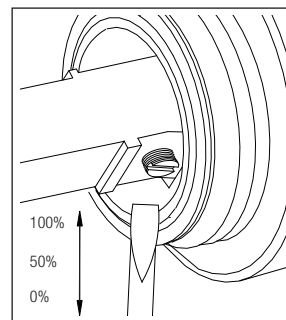

nivito™

Art nr: RH-620-EX

Matt Black in Stainless steel

EAN nr:

7350051951503

RhythmExtended

- Kitchen taps
- Soft PEX® hoses
- Cut-out dimension 35 mm**
- Swivel range 360° and 150°
- Ceramic cartridge
- Pull out hose

Technical specification

Application area: Tap water,
 Pressure certified: 16 bar EN 817
 The product meets the requirements of: NS-EN ISO/IEC 17065
 Working pressure: 50 - 1000 kPa
 Test pressure max 1600 kPa
 Hot water connection: max. 80 ° C
 Sound class: 1

Soft PEX® connections approved with DWGW
 Length of connecting hose: 500mm
 Type approved according to Sintef nr: PS 3552
 The product meets the requirements of: NS-EN ISO/IEC 17065
 Issued: 09.05.2019 Valid until: 01.06.2024
www.sintefcertification.no

Cartridge:

Kerox 35 mm
 Endurance test: EN 817 70 000 cycles
 ASME A 112.18.1M 500 000 cycles
 Pressure test:
 Pneumatic: 6 bar / 87 psi
 Hydraulic: 35 bar / 500 psi

With volume limit screw

With hot limit ring