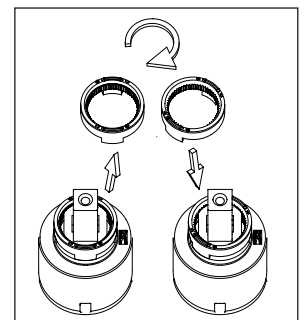

nivito™

Art nr: RH-620-EX

Matt Black in Stainless steel

EAN nr:

7350051951503

RhythmExtended

- Kitchen taps
- Soft PEX® hoses
- Cut-out dimension 35 mm**
- Swivel range 360° and 150°
- Ceramic cartridge
- Pull out hose

Technical specification

Application area: Tap water,
 Pressure certified: 16 bar EN 817
 The product meets the requirements of: NS-EN ISO/IEC 17065
 Working pressure: 50 - 1000 kPa
 Test pressure max 1600 kPa
 Hot water connection: max. 80 ° C
 Sound class: 1

Soft PEX® connections approved with DWGW
 Length of connecting hose: 500mm
 Type approved according to Sintef nr: PS 3552
 The product meets the requirements of: NS-EN ISO/IEC 17065
 Issued: 09.05.2019 Valid until: 01.06.2024
www.sintefcertification.no

Cartridge:

Kerox 35 mm
 Endurance test: EN 817 70 000 cycles
 ASME A 112.18.1M 500 000 cycles
 Pressure test:
 Pneumatic: 6 bar / 87 psi
 Hydraulic: 35 bar / 500 psi

With volume limit screw

With hot limit ring