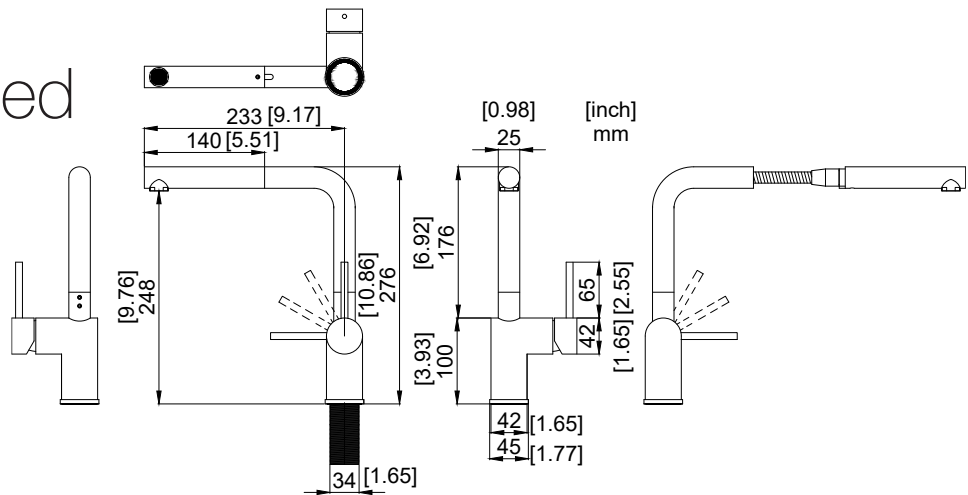

nivito™

Art nr: RH-620-EX

Matt Black in Stainless steel

EAN nr:

7350051951503

RhythmExtended

- Kitchen taps
- Soft PEX® hoses
- Cut-out dimension 35 mm**
- Swivel range 360° and 150°
- Ceramic cartridge
- Pull out hose

Technical specification

Application area: Tap water,
 Pressure certified: 16 bar EN 817
 The product meets the requirements of: NS-EN ISO/IEC 17065
 Working pressure: 50 - 1000 kPa
 Test pressure max 1600 kPa
 Hot water connection: max. 80 ° C
 Sound class: 1

Soft PEX® connections approved with DWGW
 Length of connecting hose: 500mm
 Type approved according to Sintef nr: PS 3552
 The product meets the requirements of: NS-EN ISO/IEC 17065
 Issued: 09.05.2019 Valid until: 01.06.2024
www.sintefcertification.no

Cartridge:

Kerox 35 mm
 Endurance test: EN 817 70 000 cycles
 ASME A 112.18.1M 500 000 cycles
 Pressure test:
 Pneumatic: 6 bar / 87 psi
 Hydraulic: 35 bar / 500 psi

With volume limit screw

With hot limit ring