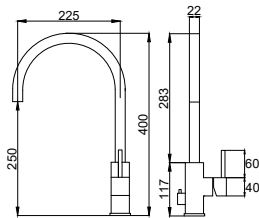

nivito™

Art nr: SP-105
Brushed Stainless steel

EAN nr:
7350051950230

Spirit.

- Kitchen taps
- Soft PEX® hoses
- Cut-out dimension 35 mm**
- Swivel range 360° and 150°
- Ceramic cartridge

Related Products:

ART NR: