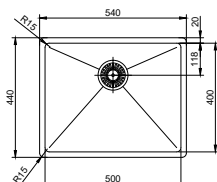

CU-500-Steel