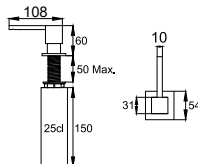

nivito™

Art nr: SP-105
Brushed Stainless steel

EAN nr:
7350051950230

Spirit.

- -Kitchen taps
- -Soft PEX® hoses
- -**Cut-out dimension 35 mm**
- -Swivel range 360° and 150°
- -Ceramic cartridge

Related Products:

ART NR:

SP-100

SS-B

CU-500-Steel