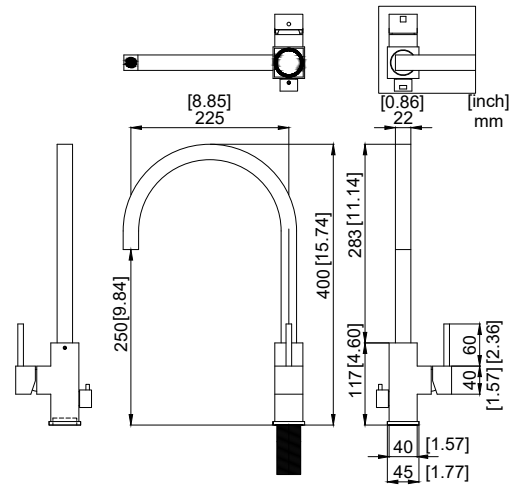

nivito™

Art nr: SP-105
Brushed Stainless steel

EAN nr:
7350051950230

Spirit.

- Kitchen taps
- Soft PEX® hoses
- Cut-out dimension 35 mm**
- Swivel range 360° and 150°
- Ceramic cartridge

Related Products:

ART NR: