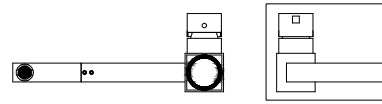

nivito™

Art nr: SP-310
Polished Stainless steel

EAN nr:
7350051950292

Spirit.

- Kitchen taps
- Soft PEX® hoses
- Cut-out dimension 35 mm**
- Swivel range 360° and 150°
- Ceramic cartridge

Related Products: