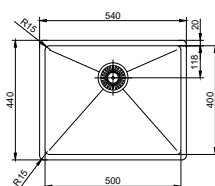

CU-500-Steel