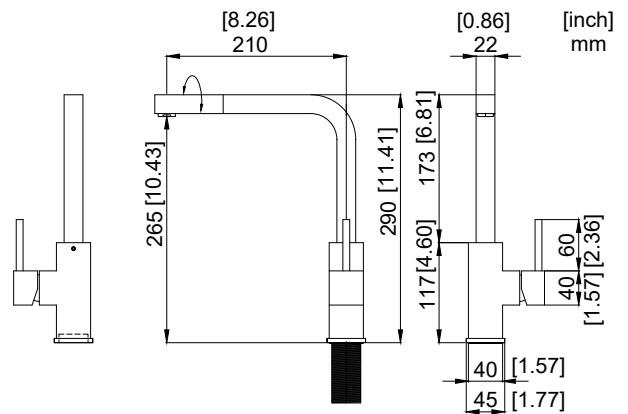

nivito™

Art nr: SP-310
Polished Stainless steel

EAN nr:
7350051950292

Spirit.

- Kitchen taps
- Soft PEX® hoses
- Cut-out dimension 35 mm**
- Swivel range 360° and 150°
- Ceramic cartridge

Related Products:

SS-P

CU-500-Steel