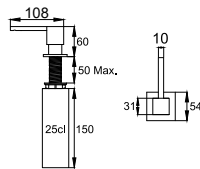

nivito™

Art nr: SP-310
Polished Stainless steel

EAN nr:
7350051950292

Spirit.

- Kitchen taps
- Soft PEX® hoses
- Cut-out dimension 35 mm**
- Swivel range 360° and 150°
- Ceramic cartridge

Related Products:

SS-P

CU-500-Steel